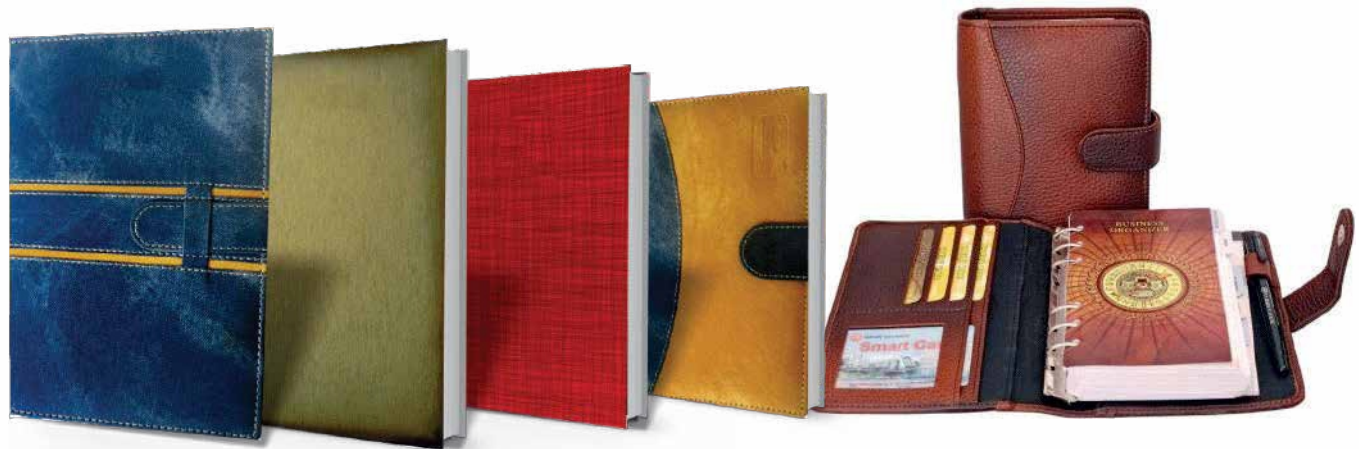

Sizes (mm)

330, 380, 500 x 5, 8, 10 mtr

Gsm

50 | 60 | 80

Pcs / Ctn, Bale

220 | 150 | 120

100 | 80

Executive Diaries / Organizer (Dated / Undated)