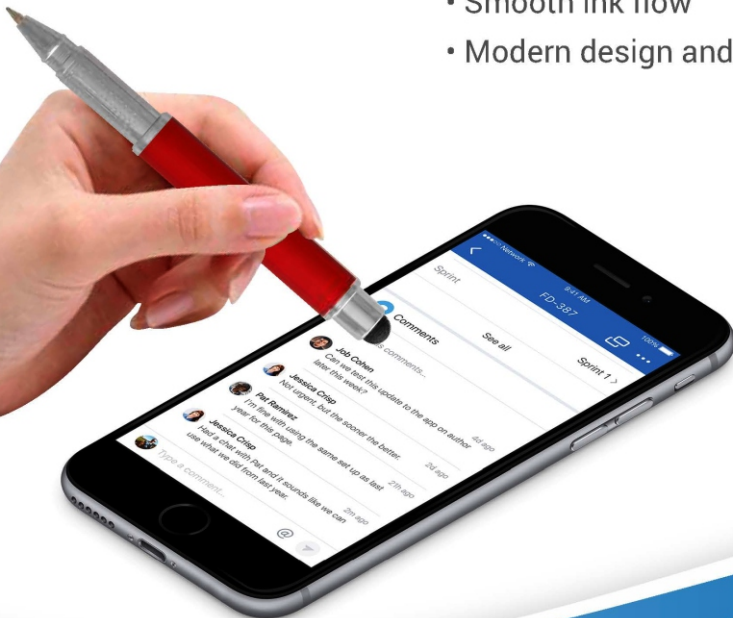

Elegant Design

Perfect Grip

Ballpoint Pen

3 in 1

Mobile Stand
Stylus Pen

3 in 1

RED COLOUR C/P B/P

HIGHLIGHTS :

- Made from high quality components
- Perfect gift for every occasion
- Brass cap chrome body
- Elegant design
- Durable product
- Smooth writing
- Slim and comfortably grip
- Smooth ink flow
- Modern design and elegant finish