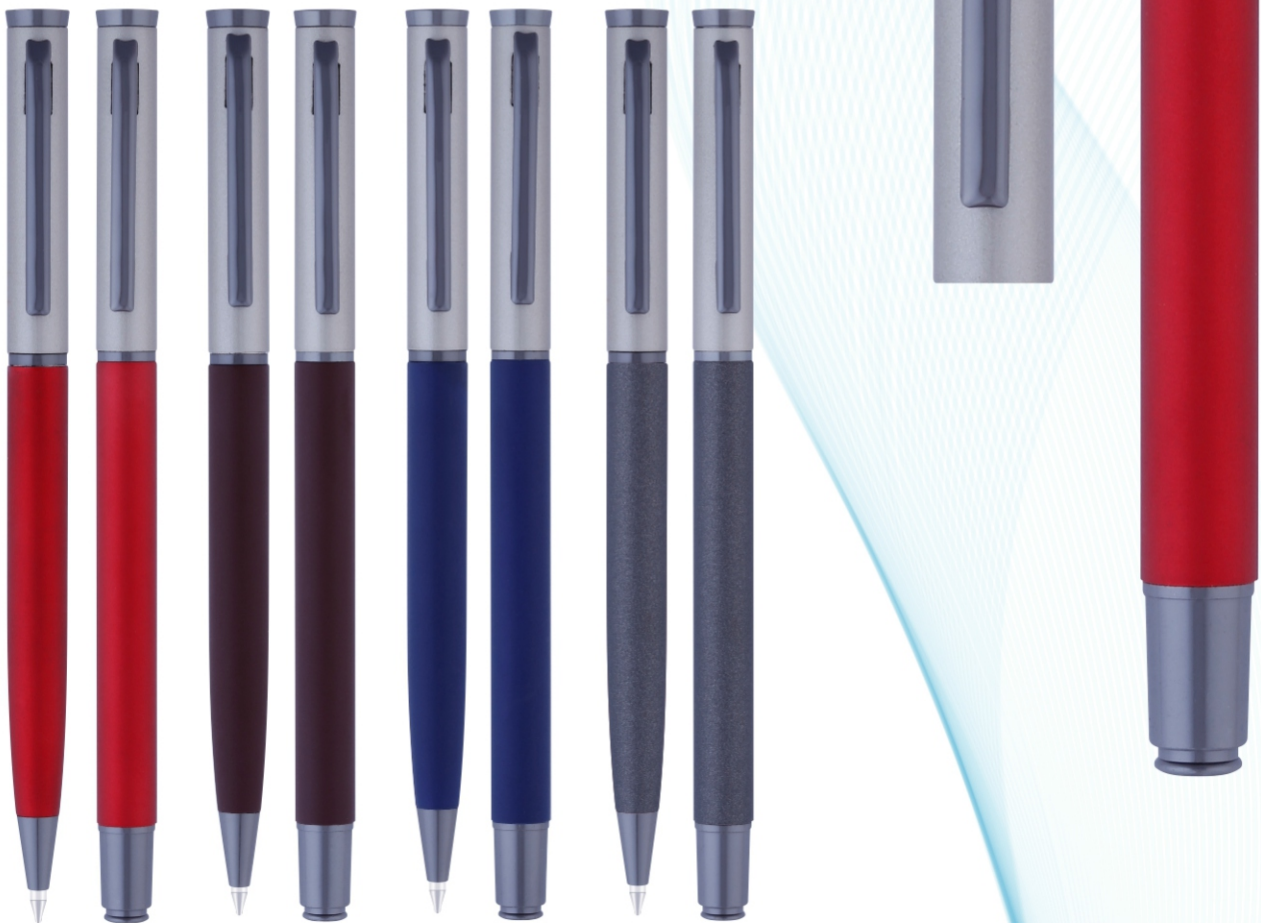

345 SLIM SET

1/2 SATIN NICKLE SHINNING 1/2 METALIC GUN METAL SET

HIGHLIGHTS :

- Made from high quality components
- Perfect gift for every occasion
- Elegant design
- Durable product
- Smooth writing
- Slim and comfortably grip
- Modern design and elegant finish