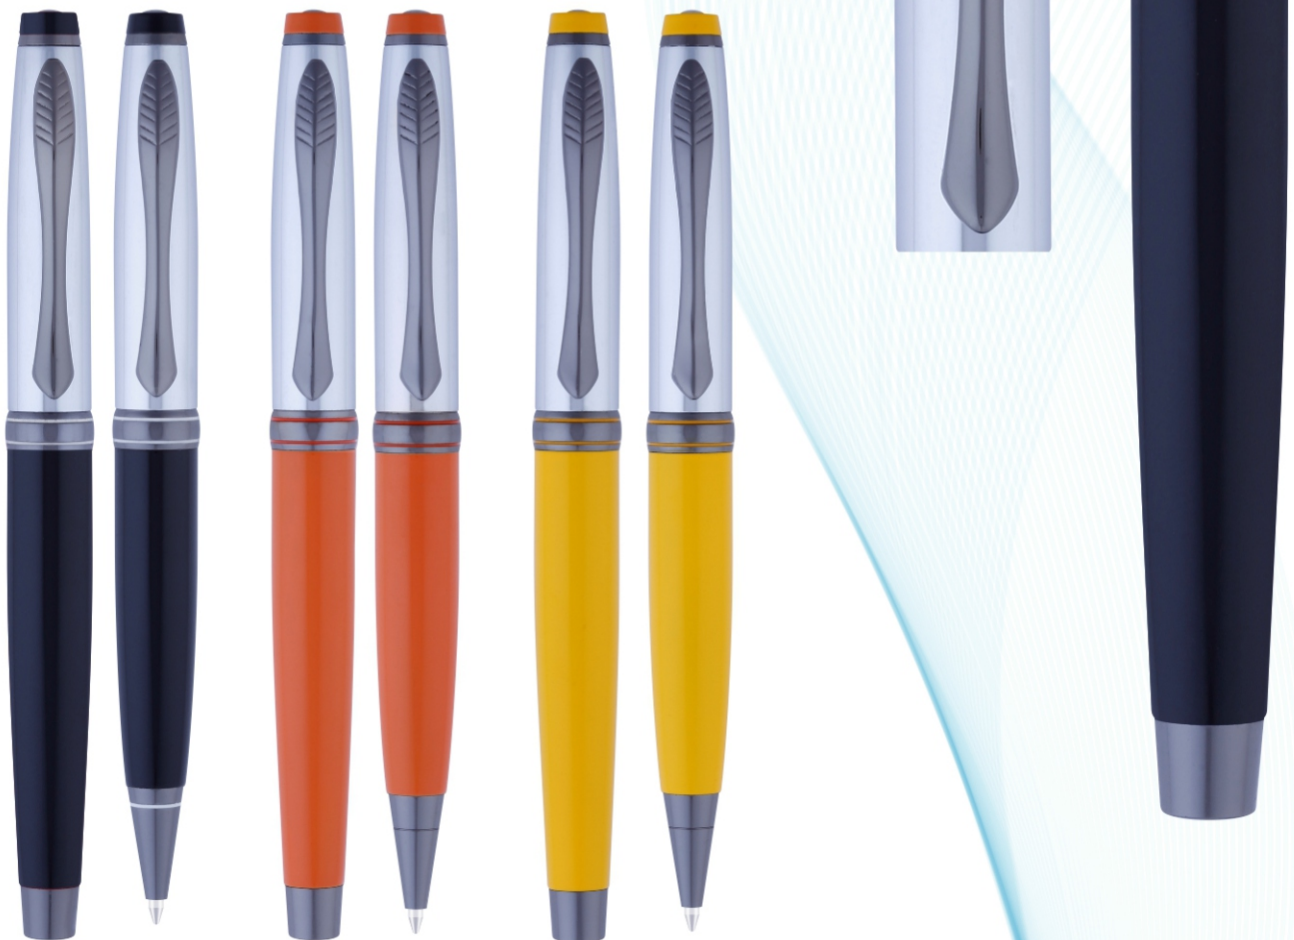

1/2 SATIN NICKLE SHINNING 1/2 SHINNING
GUN METAL BALLPEN

HIGHLIGHTS :

- Made from high quality components
- Perfect gift for every occasion
- Elegant design
- Durable product
- Smooth writing
- Slim and comfortably grip
- Modern design and elegant finish

SELTOS

1/2 ANTIQUE BRUSH FINISH 1/2 BLACK SHINNING GUN METAL SET

HIGHLIGHTS :

- Made from high quality components
- Perfect gift for every occasion
- Elegant design
- Durable product
- Smooth writing
- Slim and comfortably grip
- Modern design and elegant finish

DOLPHIN

1/2 BRIGHT CHROME 1/2 SHINNING GUN METAL SET

HIGHLIGHTS :

- Made from high quality components
- Perfect gift for every occasion
- Elegant design
- Durable product
- Smooth writing
- Slim and comfortably grip
- Modern design and elegant finish