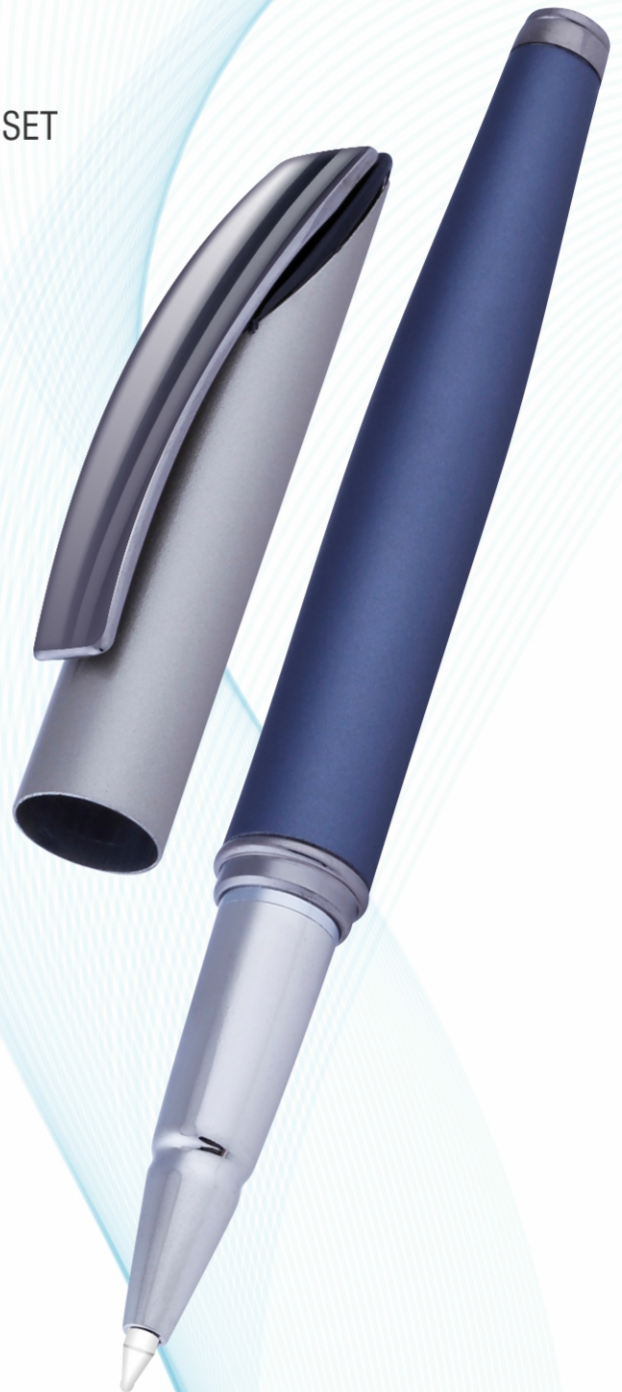

SLIM MAGNETO

1/2 SATIN NICKLE 1/2 MATT METALIC
GUN METAL ROLLER PEN

HIGHLIGHTS :

- Made from high quality components
- Perfect gift for every occasion
- Elegant design
- Durable product
- Smooth writing
- Slim and comfortably grip
- Modern design and elegant finish

SOLAR JAY SHRI RAM

- FULL GOLD ANTIQUE BLACK CHROME ROLLER PEN
- JAY SHRI RAM FULL NICKLE ANTIQUE S/P ROLLER PEN
- JAY SHRI RAM FULL GOLD ANTIQUE S/P ROLLER EPN

HIGHLIGHTS :

- Made from high quality components
- Perfect gift for every occasion
- Elegant design
- Durable product
- Smooth writing
- Slim and comfortably grip
- Modern design and elegant finish

HIGH RESOLUTION

1/2 SATIN NICKLE 1/2 SHINNING GUN METAL SET

HIGHLIGHTS :

- Made from high quality components
- Perfect gift for every occasion
- Elegant design
- Durable product
- Smooth writing
- Slim and comfortably grip
- Modern design and elegant finish

HIGH RESOLUTION

1/2 SATIN NICKLE 1/2 MATT METALIC GUN METAL SET

HIGHLIGHTS :

- Made from high quality components
- Perfect gift for every occasion
- Elegant design
- Durable product
- Smooth writing
- Slim and comfortably grip
- Modern design and elegant finish