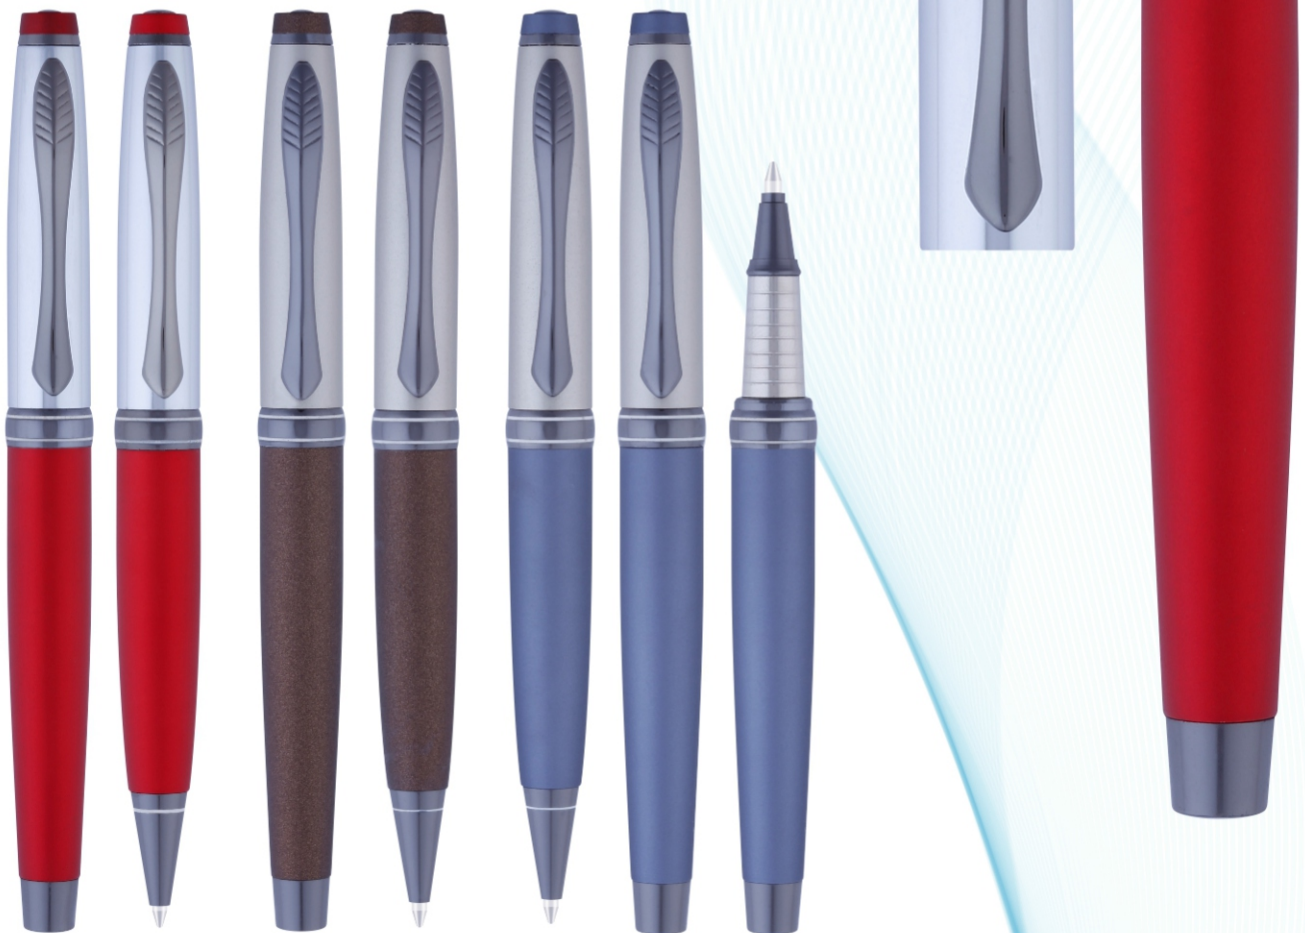

DOLPHIN

1/2 BRIGHT CHROME 1/2 SHINNING GUN METAL SET

HIGHLIGHTS :

- Made from high quality components
- Perfect gift for every occasion
- Elegant design
- Durable product
- Smooth writing
- Slim and comfortably grip
- Modern design and elegant finish

DOLPHIN

DOLPHIN 1/2 SATIN NICKLE 1/2 MATT METALIC
GUN METAL SET

HIGHLIGHTS :

- Made from high quality components
- Perfect gift for every occasion
- Elegant design
- Durable product
- Smooth writing
- Slim and comfortably grip
- Modern design and elegant finish