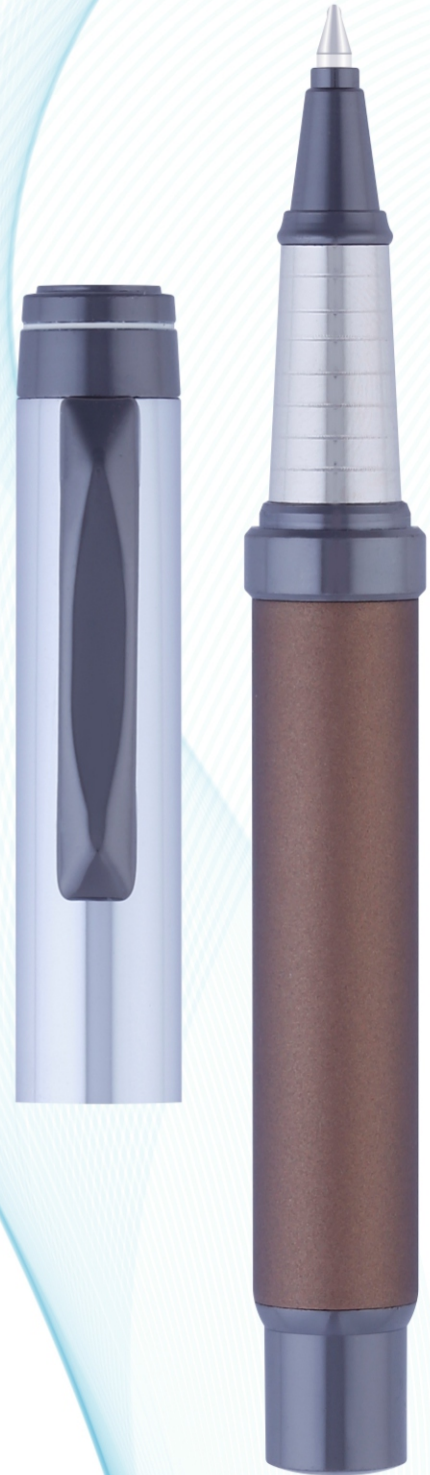

METALPENS CATALOG
PART - 2

MAGNETO

- FULL COOPER FINISH ROSE/GOLD ROLLER PEN (INDIAN ROLLER REFILL) MAGNET TOUCH LOCKING BOTH SIDE ROLLER REFILL & LONG JOTTER AVAILABLE
- 1/2 BRIGHT CHROME S/L 1/2 SHINNING S/P ROLLER PEN (INDIAN ROLLER REFILL)

MINI MAGNETO

- FULL BLACKMATT C/S GOLD BALLPEN
- 1/2 BRIGHT CHROME 1/2 SHINNING R/GOLD BALLPEN

HIGHLIGHTS :

- Made from high quality components
- Perfect gift for every occasion
- Elegant design
- Durable product
- Smooth writing
- Slim and comfortably grip
- Modern design and elegant finish

MINI AVENGER

1/2 BRIGHT CHROME 1/2 METALIC GUN METAL BALLPEN

HIGHLIGHTS :

- Made from high quality components
- Perfect gift for every occasion
- Elegant design
- Durable product
- Smooth writing
- Slim and comfortably grip
- Modern design and elegant finish