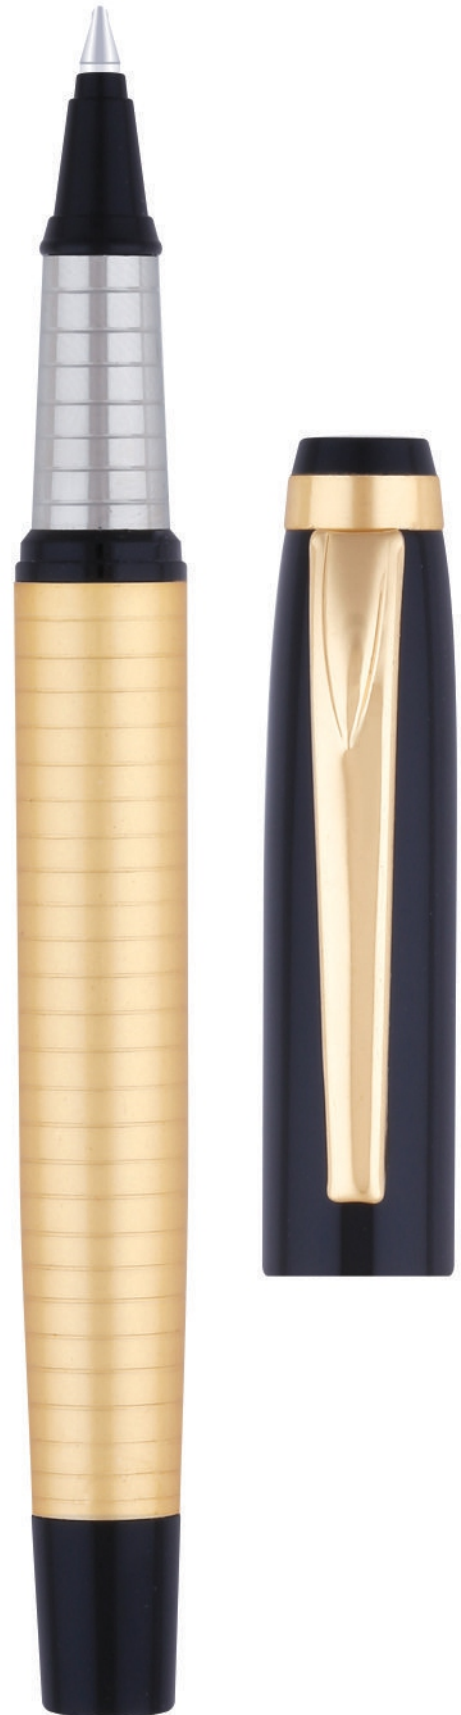

Brezza ROLLER PEN

1/2 BLACK SHINNING 1/2 GOLD ROUND
LINING DC ROLLERPEN

HIGHLIGHTS :

- Made from high quality components
- Perfect gift for every occasion
- Elegant design
- Durable product
- Smooth writing
- Slim and comfortably grip
- Modern design and elegant finish