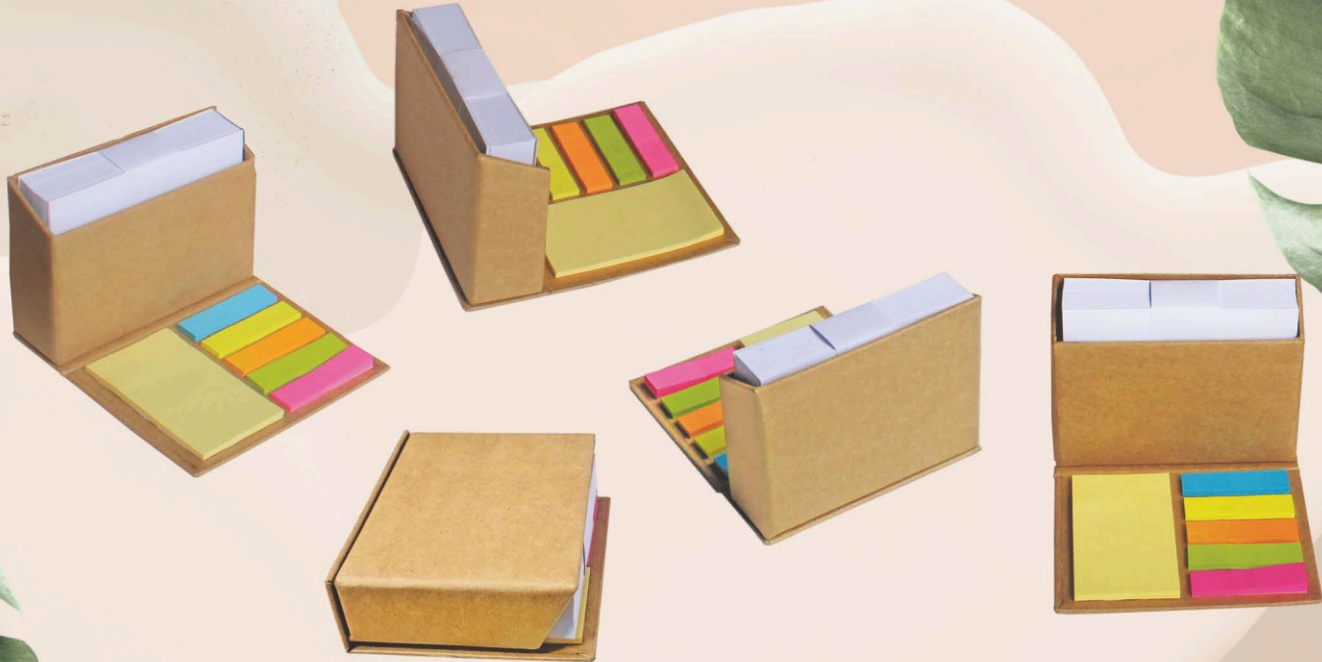

HSN : 48209090 (G.S.T. 18%)

PRODUCT CODE	OPEN SIZE (L x W)	CLOSE SIZE (L x W)	HEIGHT	OUTER CTN.
M039	105mm X 125mm	105mm X 85mm	40 mm	120 Pcs.