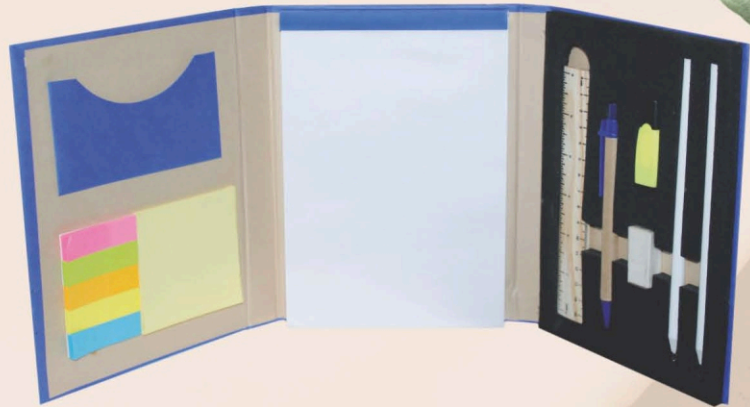

HSN : 48209090 (G.S.T. 18%)

PRODUCT CODE	OPEN SIZE (L x W)	CLOSE SIZE (L x W)	HEIGHT	OUTER CTN.
M065	180mm X 270mm	180mm X 150mm	10 mm	90 Pcs.